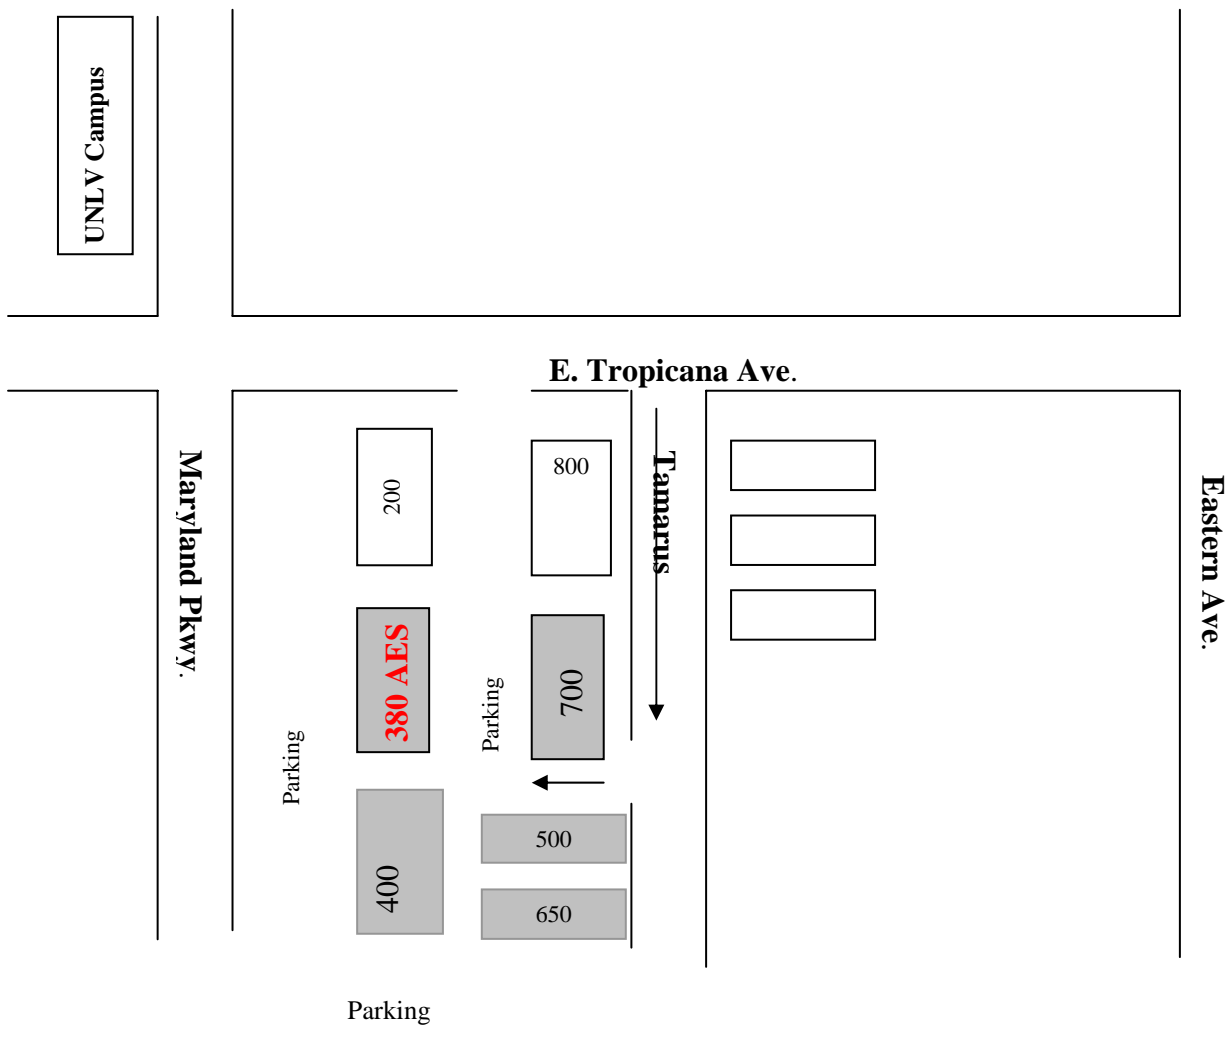

OFF CAMPUS LOCATION

Located in the Executive Center Suites on Tamarus –
 One block of Maryland Parkway, near the UNLV
 campus

1455 E. Tropicana Avenue, Suite 380
Las Vegas NV 89119
Phone: (702) 774-4124 Fax: (702) 774-4338

 **The Center**