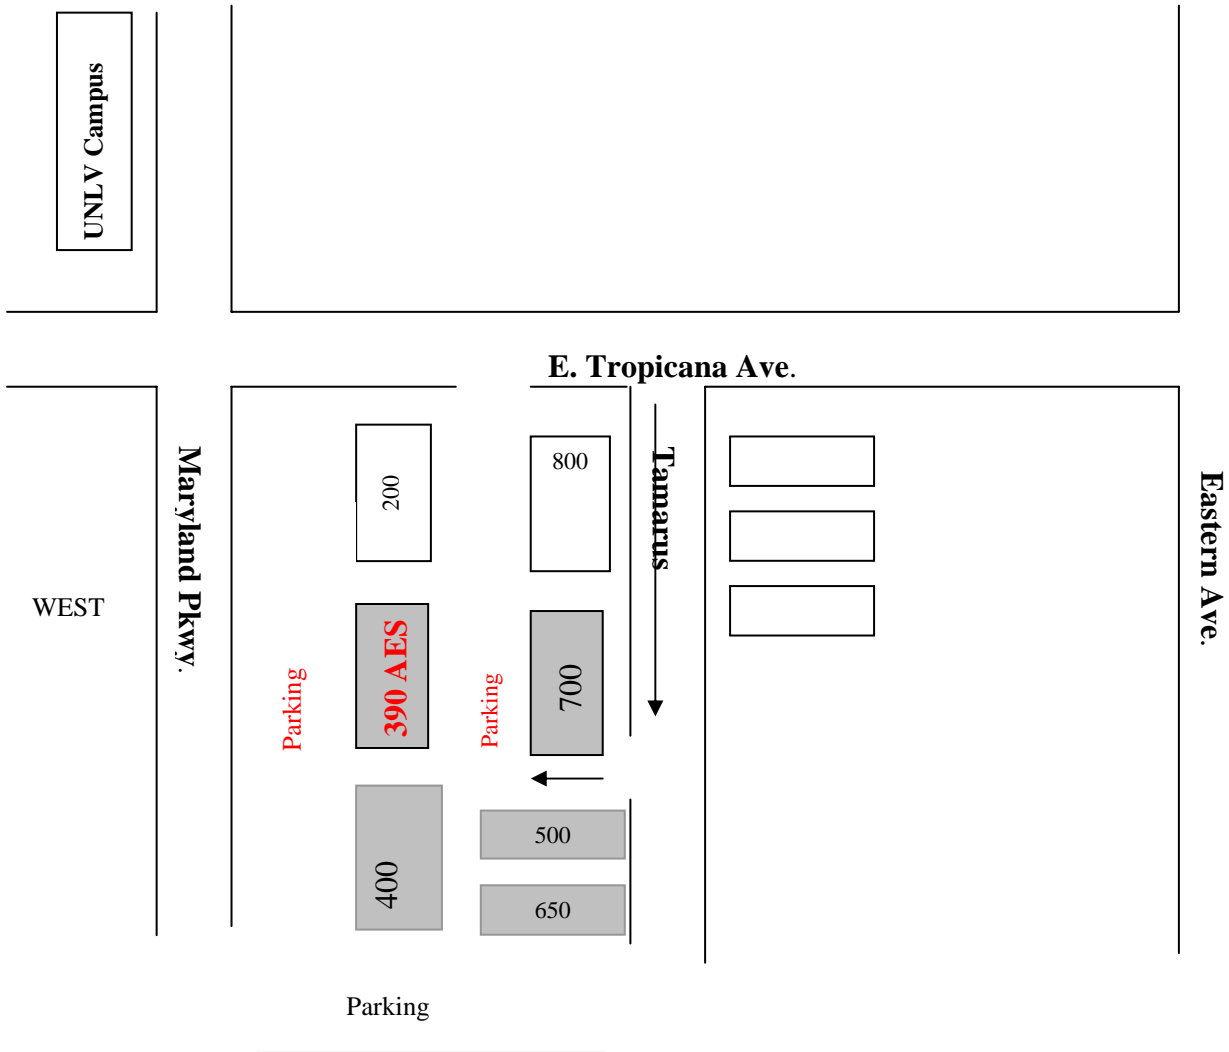

OFF CAMPUS LOCATION

Located in the Executive Center Suites on Tamarus –
One block of Maryland Parkway, near the UNLV
campus

1455 E. Tropicana Avenue, Suite 390
Las Vegas NV 89119
Phone: (702) 774-4124 Fax: (702) 774-4338